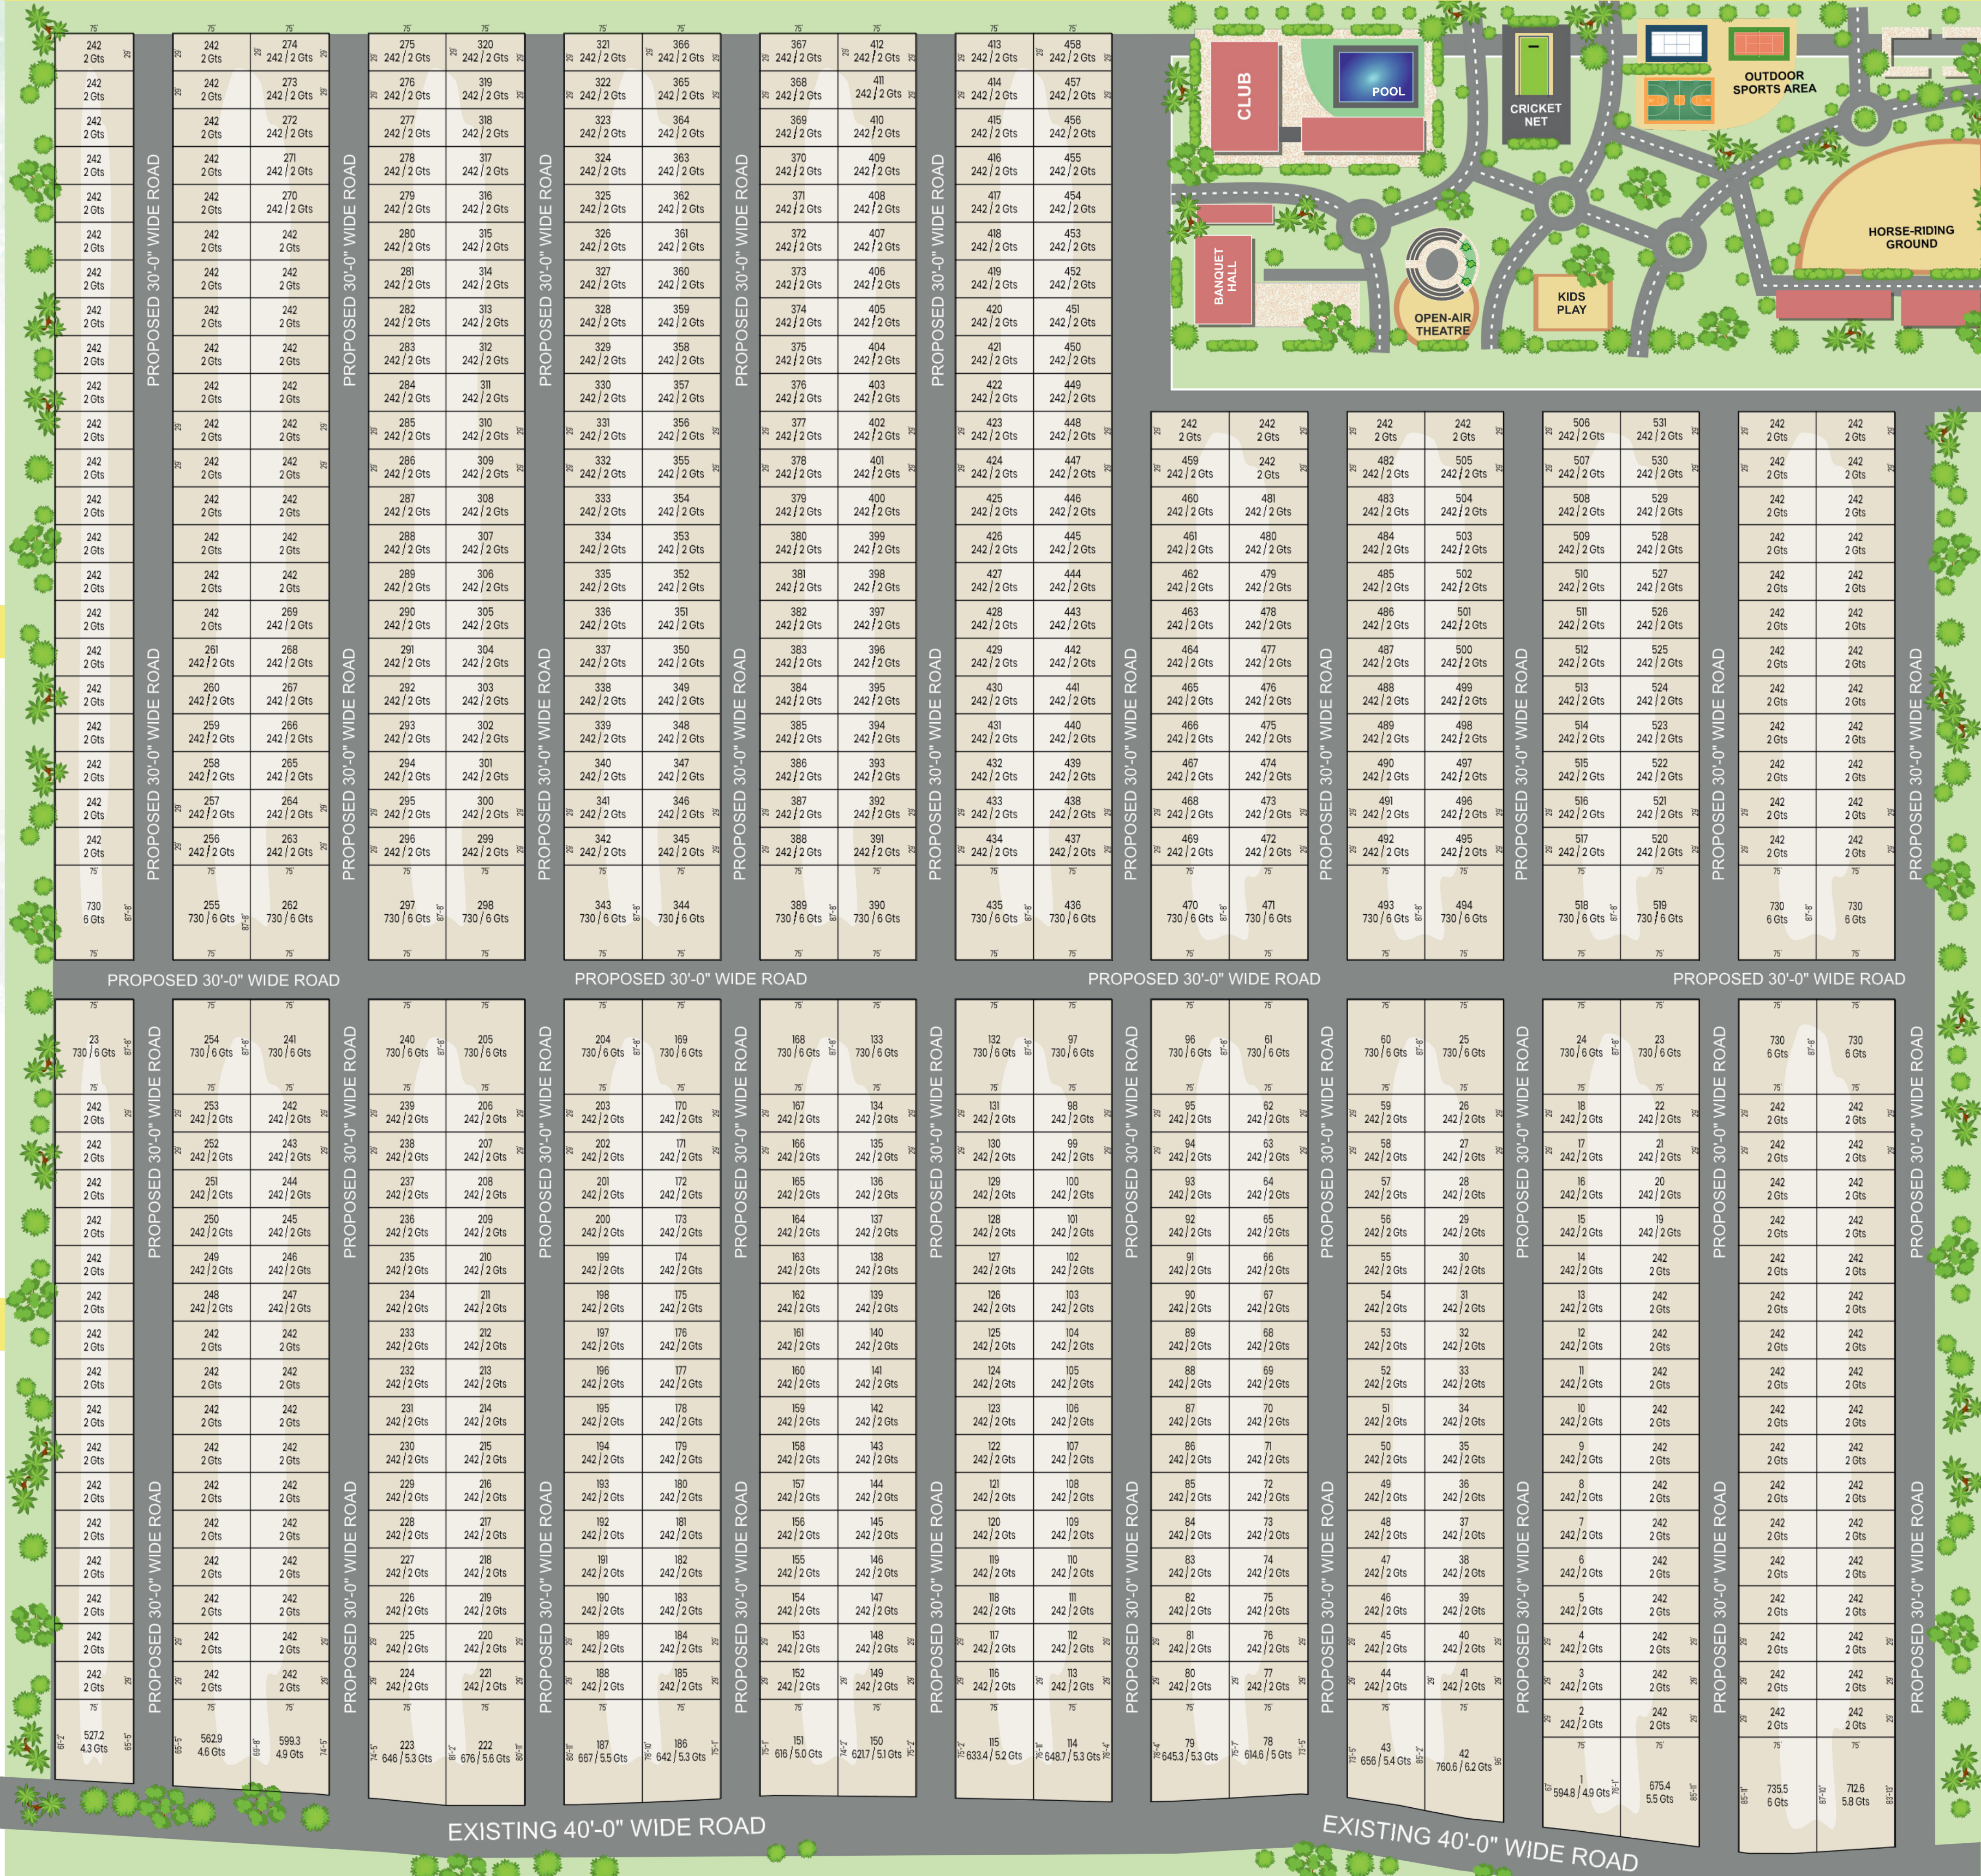

REALEST BUILDER

SRI DATTA FARMVILLE

TERPOLE, SANGAREDDY

- Phase 1 -
Acres 31 - 35.8 Guntas

Urban Amenities for Uncomplicated Living

PROJECT HIGHLIGHTS

- 100 Acres Project
- Phase 1: Acres 31 - 35.8 Guntas
- Exclusive Land For Dattatreya Temple
- 100% Vasthu
- Clear Titles
- 5-Acre Clubhouse
- Weekend Homes
- Resorts
- Avenue Plantation
- Well-laid Internal Roads
- Pollution-free Environment
- Net Cricket
- Horse Riding Ground
- Open-Air Theatre
- Electrical Lines
- Drip-Irrigation System
- Rainwater Harvesting Pits
- Abundant Groundwater Resources
- 24-hour Security
- Fruit-bearing/wood-yielding trees with each farmland size of 5 Guntas

Welcome to paradise.”

a Magnificent 100 ACRES Farm Plot Venture with All Essential Amenities and a 5-acre Clubhouse with Premium Leisure Facilities

EXISTING 40'-0" WIDE ROAD

WELCOME TO THE FUTURE YOU DESERVE

2 MINUTES from
the REGIONAL RING ROAD
TERPOLE, SANGAREDDY

5-ACRE CLUBHOUSE

- FREE LIFETIME MEMBERSHIP**
- Children's Play Area
 - EV Charging
 - Cloud Kitchen
 - Cafeteria
 - Board Room
 - Banquet Hall
 - Yoga & Meditation Centre
 - Restaurant Amidst Greenery
 - Basketball, Tennis, & Volleyball Court