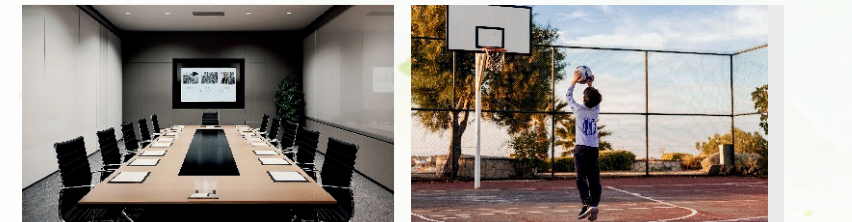

BOARD ROOM   OUTDOOR SPORTS